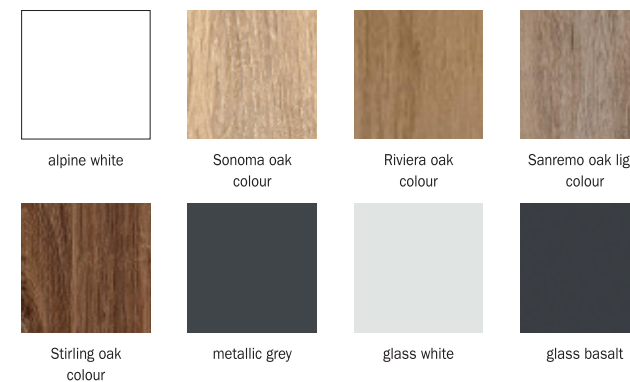

TERANO

PACK'S

Front/Carcase	Colour no.	
	Applications glass overlay white	Applications glass overlay basalt
Sonoma oak colour	AM771	AM781
Riviera oak colour	AN376	AN386
Sanremo oak light colour	AM471	AM481
Stirling oak colour	AP577	AP587
Metallic grey	AP873	AP883
Alpine white	A8073	A8083

■ For information on extras available for wardrobes, see **ACCESSORIES PB.**

Front/Carcase	Colour no.	
	Appl. glass overlay white	Appl. glass overlay basalt
Sonoma oak colour	AM771	AM781
Riviera oak colour	AN376	AN386
Sanremo oak light colour	AM471	AM481
Stirling oak colour	AP577	AP587
Metallic grey	AP873	AP883
Alpine white	A8073	A8083