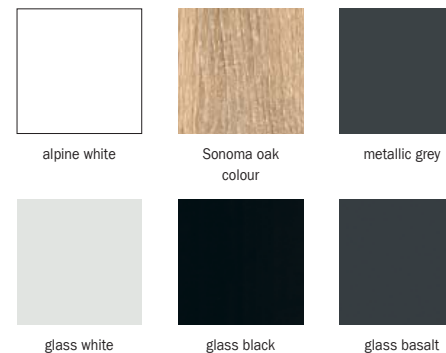

Carcase	Colour no.			
	Front mirror (only matching pieces)	Front full mirror, applications glass white	Front full mirror, applications glass black	Front full mirror, applications glass basalt
Sonoma oak colour	A6L97	A6J52	A6J74	A6J96
Metallic grey	AM807	AM802	AM804	AM806
Alpine white	A9L77	A9L72	A9L74	A9L76

■ For information on extras available for wardrobes, see **ACCESSORIES PA**.

Carcase	Colour no.		
	Front full mirror, applications glass white	Front full mirror, applications glass black	Front full mirror, applications glass basalt
Sonoma oak colour	A6J52	A6J74	A6J96
Metallic grey	AM802	AM804	AM806
Alpine white	A9L72	A9L74	A9L76