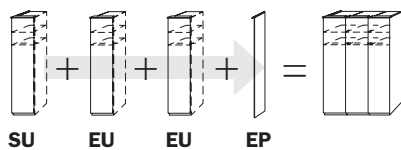

Instructions for ordering:

1 Select the colour code for the desired colour variation from the upper table (e.g. **A1_40**)

2 Find the identification letters for the design/colour of the handle and enter them in the space in the colour code (e.g.: **A1A40**).

3 Select the wardrobe height.
Make a note of the appropriate unit (width, depth, starter/extension unit) with the desired front.
Based on the selected **article no.**, you will find the appropriate **price** in the line below.

Planning example

for a wardrobe comprised of several units:

Always start from the left and build to the right.

1 COL. CODE FRONT VARIATION ▶		FRONT DEKOR				
FRONT/CARCASE COLOUR ▼		Front in carcase colour	Natural beech front*	Sonoma oak front*	Sanremo oak light front*	Fr b
Natural beech*	A1_40	A1_40	-	-	-	-
Sonoma oak*	A6_40	-	A6_40	-	-	-
Sanremo oak light*	A4_40	-	-	-	A4_40	-
Royal walnut*	A2_40	-	-	-	-	A
Alpine white	A9_40	A9_50	A9_80	A9_70	A	A
Graphite	A7_40	A7_50	A7_80	A7_70	A	A
* Colour finish						
2 HANDLE VARIANT ▶		NO.1 ALUMINIUM = ◻ : "A"	NO.1 CHROME = ◻ : "C"			
3 HINGED DOOR ROBES		Width in cm	45	45	50	
HEIGHT 223 CM						
Description			1 door	1 door	1 door	
Door hinge			◀	▶	◀	
			▼ Art. no.		...	
▼ Front			▼ Depth 41	▼ Depth 60	▼ Depth 41	▼ Depth 60
Colour	Starter unit	SE 4F2A	SE 4G2A	SE 4F2B	SE 4G2B	SE 4F3A
	Extension unit	AE 4F2D	AE 4G2D	AE 4F2F	AE 4G2F	AE 4F3D
	Price					
Mirror	Starter unit	SE 5U2A	SE 5V2A	SE 5U2B	SE 5V2B	SE 5U3A
	Extension unit	AE 5U2D	AE 5V2D	AE 5U2F	AE 5V2F	AE 5U3D
	Price					
High polish	Starter unit	SE 4K6A	SE 4K2A	SE 4K6B	SE 4K2B	SE 4K9A
	Extension unit	AE 4K6D	AE 4K2D	AE 4K6F	AE 4K2F	AE 4K9D
	Price					
Colour glass	Starter unit	SE 5W1A	SE 5P1A	SE 5W1B	SE 5P1B	SE 5W1G
	Extension unit	AE 5W1D	AE 5P1D	AE 5W1F	AE 5P1F	AE 5W1J
	Price					
Matt colour glass	Starter unit	SE 5W1A	SE 5P1A	SE 5W1B	SE 5P1B	SE 5W1G
	Extension unit	AE 5W1D	AE 5P1D	AE 5W1F	AE 5P1F	AE 5W1J
	Price