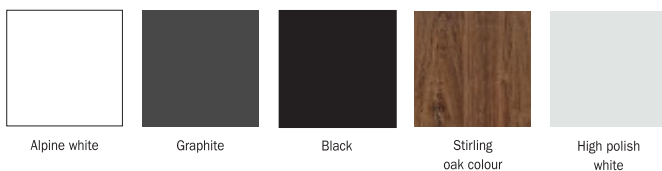

Carcase and front decor.

Carcase/Front	Colour code for decor front			
	Aluminium handles	Chrome handles	Carcase coloured handles	Black handles
Alpine white	AZ103	AZ113	AZ121	•
Graphite	AZ104	AZ114	AZ130	•
Black	AZ106	AZ116	AZ146	•
Stirling oak colour	AZ105	AZ115	•	AZ145

Carcase colour, front high polish white.

Carcase/Front	Colour code for high polish front			
	Aluminium handles	Chrome handles	Carcase coloured handles	Black handles
Alpine white/high polish white	AZ107	AZ117	AZ125	•
Graphite/high polish white	AZ109	AZ118	AZ134	•
Black/high polish white	AZ111	AZ119	AZ190	•
Stirling oak colour/high polish white	AZ112	AZ120	•	AZ149