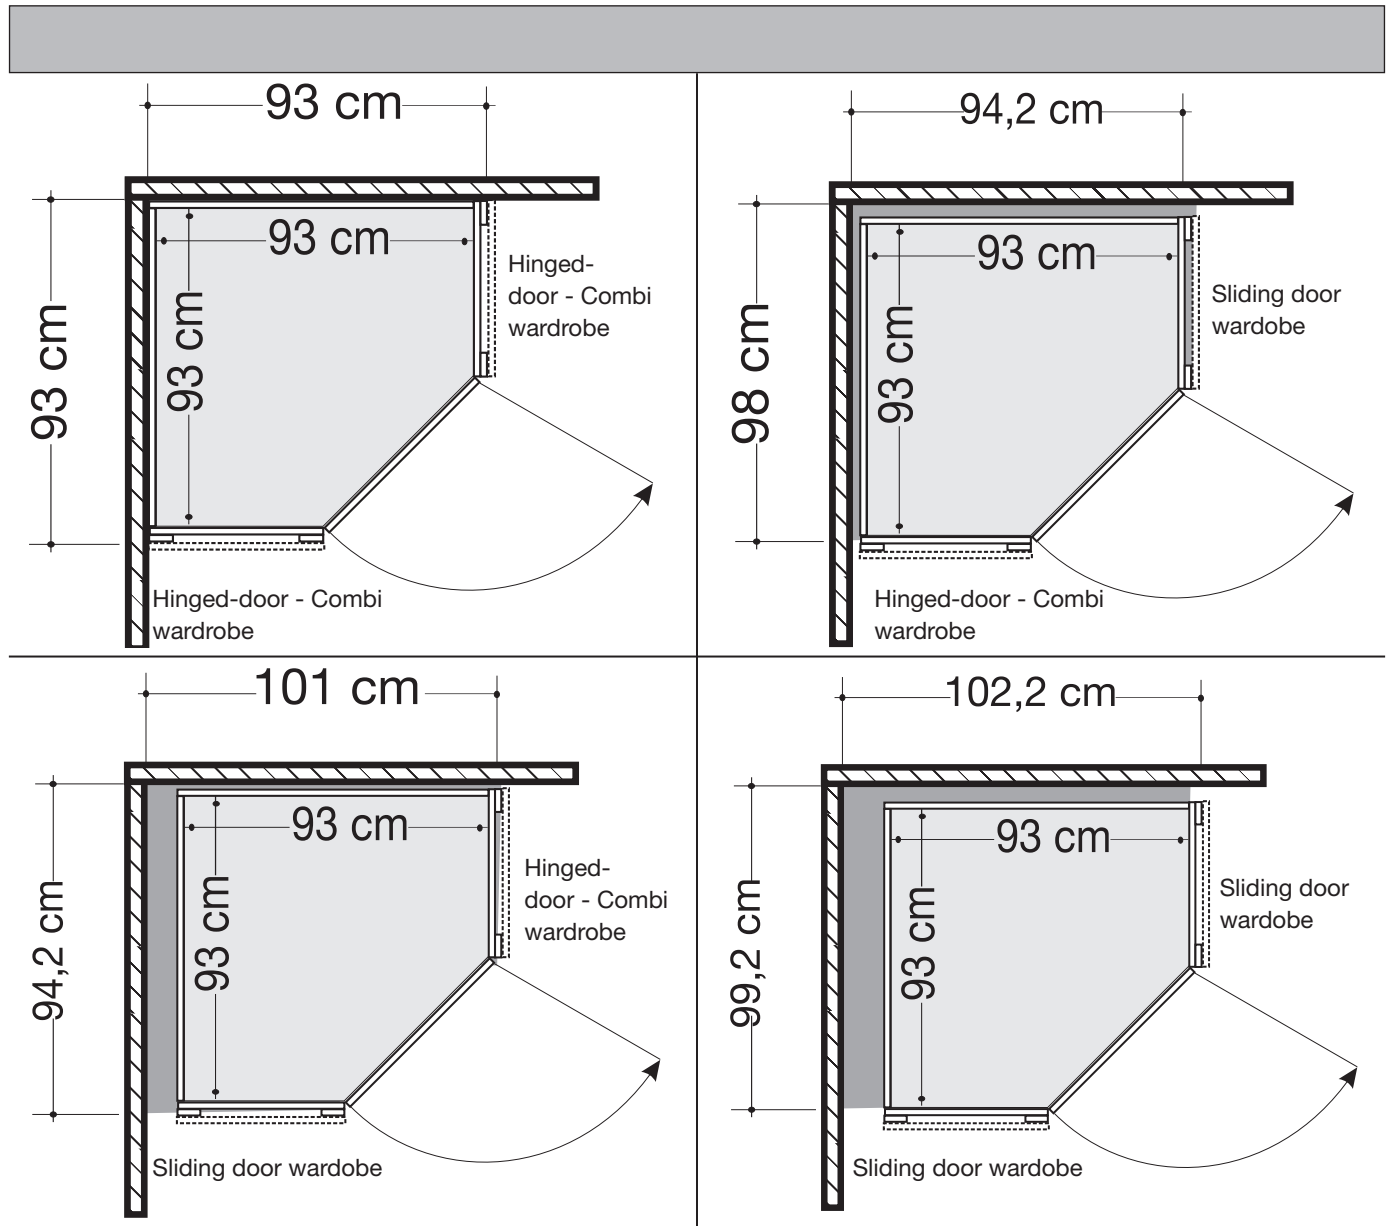

Size over view for corner robe

Please note due to variable depth dimensions on hinged and slider robes robes dissimilar spaces will be needed

Sliding-door wardrobes, 2 doors without cornice

Interior:
2 adjustable shelves, 1 clothes rail

Description	W	Height 216 cm			Height 236 cm		
		Art. no.	PG	GBP	Art. no.	PG	GBP
- Front in glass white Highlights glass Havana	200	534	PG 1 PG 2		834	PG 1 PG 2	
- front in magnolia glass Highlights glass Havana	200	535	PG 1 PG 2		835	PG 1 PG 2	
- Front in glass white Highlights glass black	200	536	PG 1 PG 2		836	PG 1 PG 2	
- front in magnolia glass Highlights glass black	200	537	PG 1 PG 2		837	PG 1 PG 2	
- Front in glass white Highlights glass Havana	250	538	PG 1 PG 2		838	PG 1 PG 2	
- front in magnolia glass Highlights glass Havana	250	539	PG 1 PG 2		839	PG 1 PG 2	
- Front in glass white Highlights glass black	250	540	PG 1 PG 2		840	PG 1 PG 2	
- front in magnolia glass Highlights glass black	250	541	PG 1 PG 2		841	PG 1 PG 2	
- Front in glass white Highlights glass Havana	300	542	PG 1 PG 2		842	PG 1 PG 2	
- front in magnolia glass Highlights glass Havana	300	543	PG 1 PG 2		843	PG 1 PG 2	
- Front in glass white Highlights glass black	300	544	PG 1 PG 2		844	PG 1 PG 2	
- front in magnolia glass Highlights glass black	300	545	PG 1 PG 2		845	PG 1 PG 2