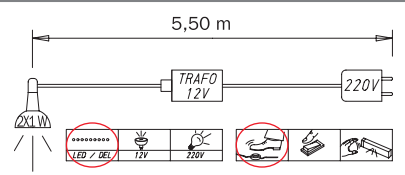

QUADRA

PACK'S

Front/Carcase		Passepartouts			
Natural beech colour		A1033			
Sonoma oak colour		AP613			
Havana oak colour		AM013			
Sanremo oak light colour		AN423			
Stirling oak colour		AP513			
Wenge shiraz colour		AM513			
Alpine white		A9333			
Brushed aluminium colour		A8713			
Metallic grey		A7303			
PASSEPARTOUTS		Art. no.	Price £	Art. no.	Price £
Passepartout ↔ 144 cm ↗ 23 cm	without lighting		with lighting		
	↑ 214 cm	9P1P		9P1L	
	↓ 233 cm	9T1E		9T1L	
Passepartout ↔ 189 cm ↗ 23 cm	without lighting		with lighting		
	↑ 214 cm	9P2P		9P2L	
	↓ 233 cm	9T2E		9T2L	
Passepartout ↔ 233 cm ↗ 23 cm	without lighting		with lighting		
	↑ 214 cm	9P3P		9P3L	
	↓ 233 cm	9T3E		9T3L	
Passepartout ↔ 278 cm ↗ 23 cm	without lighting		with lighting		
	↑ 214 cm	9P4P		9P4L	
	↓ 233 cm	9T4E		9T4L	
Passepartout ↔ 323 cm ↗ 23 cm	without lighting		with lighting		
	↑ 214 cm	9P5P		9P5L	
	↓ 233 cm	9T5E		9T5L	
Total depth with wardrobe: 64 cm					

This luminaire contains built-in LED lamps of the energy classes A++ - A*
The lamps cannot be replaced in the luminaire.

*) on a scale from A++ (highest efficiency) to E (lowest efficiency)