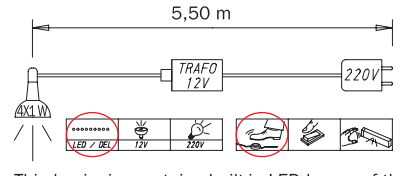

This luminaire contains built-in LED lamps of the energy classes A++ - A*
The lamps cannot be replaced in the luminaire.

*) on a scale from A++ (highest efficiency) to E (lowest efficiency)

Extras for robes please see **ACCESSORIES PC**.