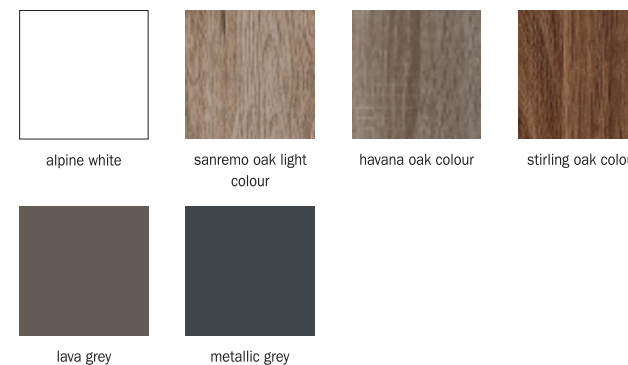

BARCELONA

PACK'S

Front/Carcase	Colour no.		
	applications alpine white	applications lava grey	applications metallic grey
Havana oak colour	AP059	AP064	AP035
Sanremo oak light colour	AP489	AP464	AP435
Stirling oak colour	AP561	–	AP562
Alpine white	–	A9N64	A9N35

■ For information on extras available for wardrobes, see **EXTRAS PC**.

BARCELONA

BARCELONA

PACK'S

Front/Carcase	Colour no.		
	applications alpine white	applications lava grey	applications metallic grey
Havana oak colour	AP059	AP064	AP035
Sanremo oak light colour	AP489	AP464	AP435
Stirling oak colour	AP561	-	AP562
Alpine white	-	A9N64	A9N35

SL = Shelf, DW = Drawer, MR = Mirror, GLdr = Glass door, HG = high polish

Front/Carcase	Colour no.		
	applications alpine white	applications lava grey	applications metallic grey
Havana oak colour	AP059	AP064	AP035
Sanremo oak light colour	AP489	AP464	AP435
Stirling oak colour	AP561	-	AP562
Alpine white	-	A9N64	A9N35