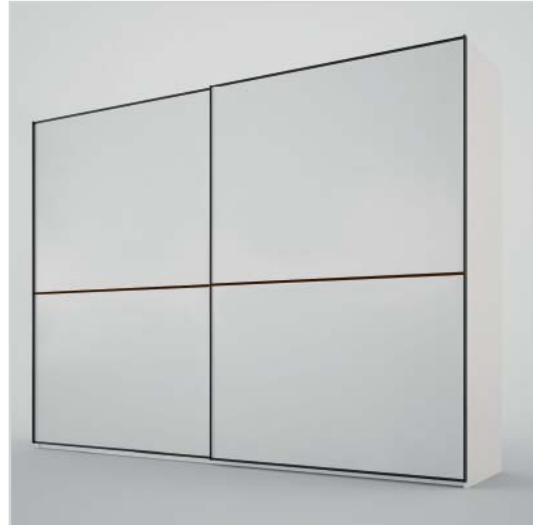

WARDROBES | Colour

FRONT 2A
Wardrobes with handle (strip),
Full glass or colour front with 3 horizontal profiles

WARDROBES
Colour
2A

2A

Front variations

Carcase/application colours

...the ¹₂³ ordering system:

Gliding door robe handle strip

Hinged door robe handle

Detailed information about FRONT 2A :

Gliding door robes with full matt, mirror or glass front.

- Handles and trims are always finished in the colour selected using the identification letter.
Exception: If CARCASE COLOUR "K" is selected for a hinged door robe, the profiles are always in carcase colour and the handles aluminium-coloured.
- There are 7 carcase and 12 front colours available; the 2 interior colours are sorted to match the carcase colours.
- The standard interior wardrobe fittings include 2 shelves and 1 clothes rail for each carcase unit.
You will find an extensive range of additional fittings for your wardrobe in the EXTRAS section.
- You will find matching passepartout frames for all wardrobes with optional lighting in the PASSEPARTOUTS section.
- If you wish to combine hinged and gliding door robes, you will need additional spacers.
These can also be found in the PASSEPARTOUTS section.