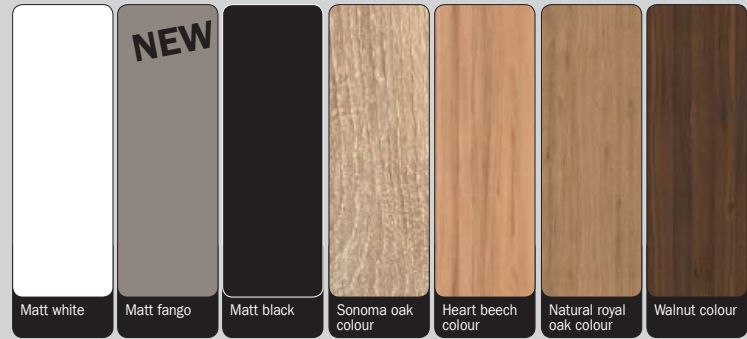

WARDROBES | Colour

FRONT 2A
Wardrobes with handle (strip),
Full glass or colour front with 3 horizontal profiles

WARDROBES
Colour
2A

2A

Front variations

Carcase/application colours

...the ¹₂³ ordering system:

- 1** Select the colour code for the desired front and colour variation from the table overleaf (e.g. **Z_123**)
- 2** Find the identification letters for the colour of the handle/profile and enter them in the space in the colour code (e.g. **ZA123**)
Make a note of the price group (**PG**): 1 or 2 depending on the colour of the handle/profile!
- 3** Select article (**width and height**) and simply read the **article no.** and **price** from the row below according to the front variation and price group (**PG**).

20^{UP}

HINGED DOORS | Colour

FRONT 2A

Hinged door robes with handle
Front completely in front colour with 3 horizontal profiles

1	COL. CODE	FRONT VARIATION ▶	MATT COLOUR			MIRROR	COLOUR MIRROR OR COLOUR GLASS					MATT COLOUR GLASS		
CARCASE COLOUR ▼	INTERIOR COLOUR ▼		White	Cappuccino	Cacao	Crystal mirror	Grey mirror	Bronze mirror	Crystal white	Black	Fango	Crystal white	Black	Fango
Matt white	Grey structure	Z_101	Z_102	Z_103	Z_110	Z_111	Z_112	Z_115	Z_117	Z_118	Z_125	Z_127	Z_128	
Matt black	Grey structure	Z_141	Z_142	Z_143	Z_150	Z_151	Z_152	Z_155	Z_157	Z_158	Z_165	Z_167	Z_168	
Matt fango	Grey structure	Z_501	Z_502	Z_503	Z_510	Z_511	Z_512	Z_515	Z_517	Z_518	Z_525	Z_527	Z_528	
Walnut colour	Grey structure	Z_221	Z_222	Z_223	Z_230	Z_231	Z_232	Z_235	Z_237	Z_238	Z_245	Z_247	Z_248	
Sonoma oak colour	Beech colour	Z_181	Z_182	Z_183	Z_190	Z_191	Z_192	Z_195	Z_197	Z_198	Z_205	Z_207	Z_208	
Heart beech colour	Beech colour	Z_261	Z_262	Z_263	Z_270	Z_271	Z_272	Z_275	Z_277	Z_278	Z_285	Z_287	Z_288	
Natural royal oak colour	Beech colour	Z_341	Z_342	Z_343	Z_350	Z_351	Z_352	Z_355	Z_357	Z_358	Z_365	Z_367	Z_368	