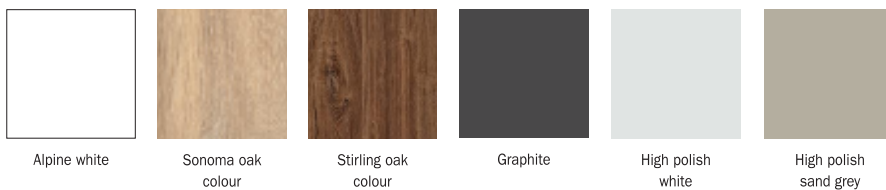

HARVARD-C

SELECT

Carcase	Colour no.	
	Front high polish white	Front high polish sand grey
Alpine white	AY407	AY408
Sonoma oak colour	AY907	AY908
Stirling oak colour	AY707	AY708
Graphite	AY807	AY808

NEW !

All wardrobes with integrated levelling.

Without any surcharge.

■ For information on extras available for wardrobes, see **EXTRAS SA**

HARVARD-C

HARVARD-C

SELECT

Carcase	Colour no.	
	Front high polish white	Front high polish sand grey
Alpine white	AY407	AY408
Sonoma oak colour	AY907	AY908
Stirling oak colour	AY707	AY708
Graphite	AY807	AY808