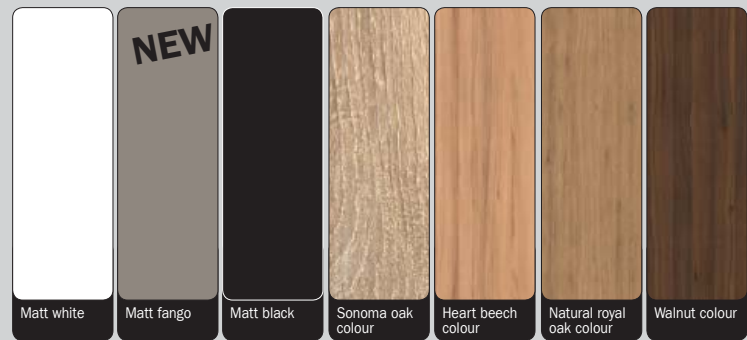

WARDROBES | Colour

FRONT 2B

Wardrobes with handle (strip)
Full glass or colour front with 5 horizontal profiles

2B

Front variations

Carcase/application colours

FRONT 2B

...the ¹₂³ ordering system:

- 1** Select the colour code for the desired front and colour variation from the table overleaf (e.g. **Z_123**)
- 2** Find the identification letters for the colour of the handle/profile and enter them in the space in the colour code (e.g. **ZA123**)
Make a note of the price group (**PG**) 1 or 2 depending on the colour of the handle/profile!
- 3** Select article (**width and height**) and simply read the **article no.** and **price** from the row below according to the front variation and price group (**PG**)

20^{UP}

HINGED DOORS | Colour

FRONT 2B

Hinged door robes with handle
Front completely in front colour with 5 horizontal profiles

1	COL. CODE	FRONT VARIATION ▶	MATT COLOUR			MIRROR	COLOUR MIRROR OR COLOUR GLASS					MATT COLOUR GLASS		
CARCASE COLOUR ▼	INTERIOR COLOUR ▼	White	Cappuccino	Cacao	Crystal mirror	Grey mirror	Bronze mirror	Crystal white	Black	Fango	Crystal white	Black	Fango	
Matt white	Grey structure	Z_101	Z_102	Z_103	Z_110	Z_111	Z_112	Z_115	Z_117	Z_118	Z_125	Z_127	Z_128	
Matt black	Grey structure	Z_141	Z_142	Z_143	Z_150	Z_151	Z_152	Z_155	Z_157	Z_158	Z_165	Z_167	Z_168	
Matt fango	Grey structure	Z_501	Z_502	Z_503	Z_510	Z_511	Z_512	Z_515	Z_517	Z_518	Z_525	Z_527	Z_528	
Walnut colour	Grey structure	Z_221	Z_222	Z_223	Z_230	Z_231	Z_232	Z_235	Z_237	Z_238	Z_245	Z_247	Z_248	
Sonoma oak colour	Beech colour	Z_181	Z_182	Z_183	Z_190	Z_191	Z_192	Z_195	Z_197	Z_198	Z_205	Z_207	Z_208	
Heart beech colour	Beech colour	Z_261	Z_262	Z_263	Z_270	Z_271	Z_272	Z_275	Z_277	Z_278	Z_285	Z_287	Z_288	
Natural royal oak colour	Beech colour	Z_341	Z_342	Z_343	Z_350	Z_351	Z_352	Z_355	Z_357	Z_358	Z_365	Z_367	Z_368	