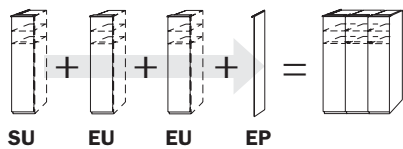

Instructions for ordering:

1. **1** Select the colour code for the desired colour from the upper table (e.g. **A1J01**)

2. **2** Front 1 with lock

3. **3** Select the wardrobe height.
   Select the appropriate unit (width, depth, starter/extension unit) with the desired front. Based on the selected **article no.**, you will find the appropriate **price** in the line below.

1 COL. CODE		FRONT VARIATION ▶		PLAIN DOORS WITH LOCK	
FRONT/CARCASE COLOUR ▼		Decor, plain			
Natural beech colour		A1J01			
Sonoma oak colour		A6J01			
Sanremo oak light colour		A4J01			
Royal walnut colour		A2J01			
Alpine white		A9J01			
		2 HANDLE VERSION ▶		LOCK	
		3 HINGED DOOR ROBES			
		Width in cm		45 45	
		Drawing			
		HEIGHT 226 CM			
		Description		left right	
▼ Front		▼ DEPTH		▼ Art. no.	
		T 45		...	
		Starter unit		SU 41AA SU 41AB	
		Extension unit		EU 41BA EU 41BB	
		Price			
Decor, plain		T 64			
		Starter unit		SU 40AA SU 40AB	
		Extension unit		EU 40BA EU 40BB	
		Price			
		T 45			
		Starter unit		SU 51AA SU 51AB	
		Extension unit		EU 51BA EU 51BB	
		Price			
Mirror, plain				Starter unit	
				SU 50AA SU 50AB	

Planning example:

Wardrobe consisting of several units:

Always start from the left and build to the right.