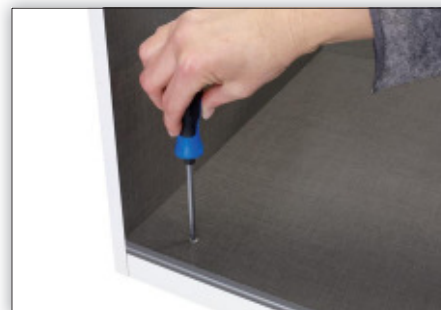

In carcass units with a width of:

- 45 cm + 90 cm: **4 height adjusters**
- 135 cm + 180 cm: **6 height adjusters**

Adjustable up to 12 mm

SUMATRA

SELECT